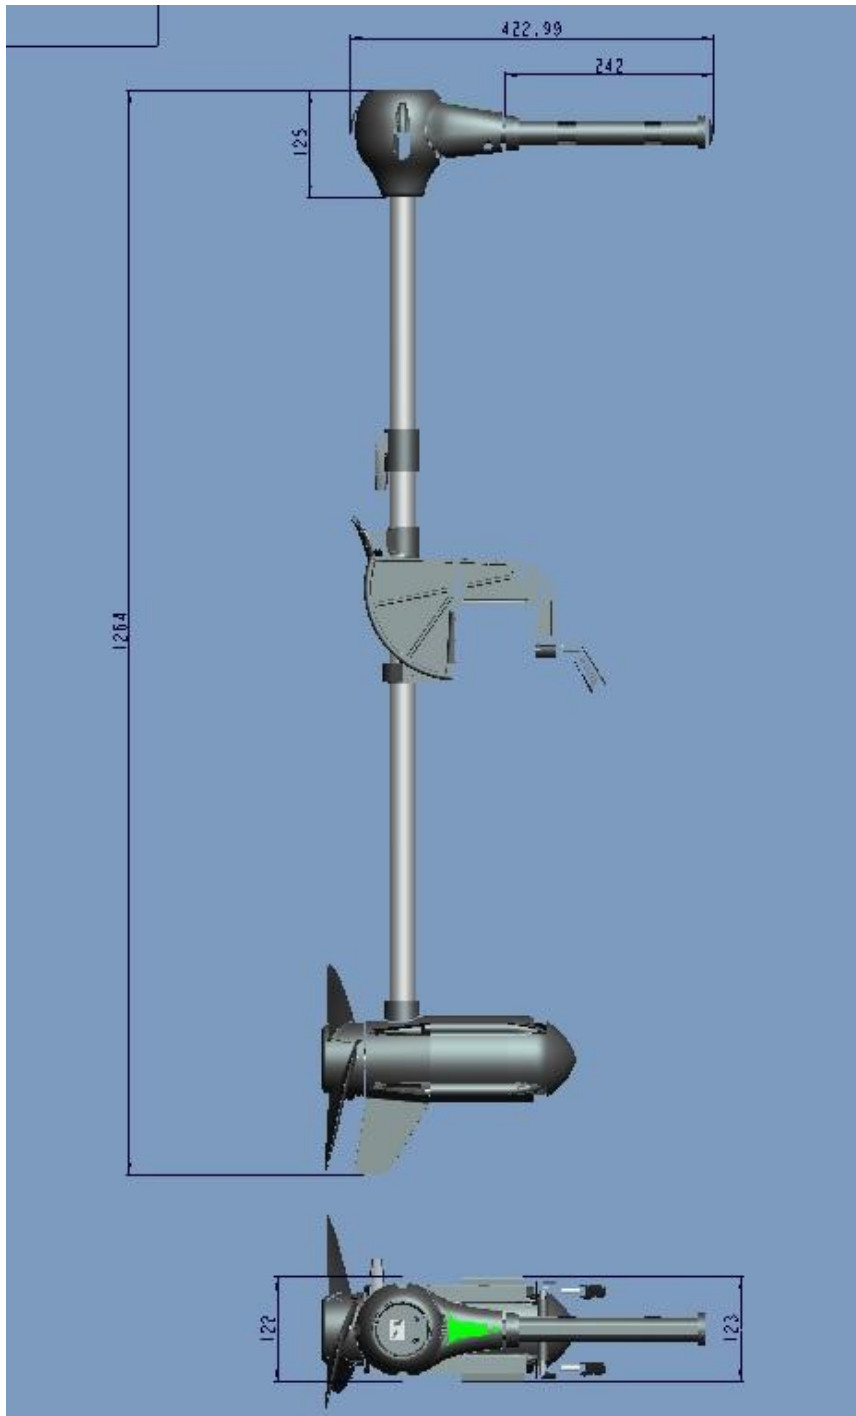

Navigator Dimension with 100cm long shaft

The Aluminum bracket dimension for model with long shaft

Motor length

The motor length will be different for each item (see below) but all other information remains the same.

1HP Navigator 1.0 motor length is 255mm

1.5HP Navigator 1.5 - 275mm

2.0HP Navigator 2.0 - 295mm

2.5HP Navigator 2.5- 315mm

2.5HP Navigator 3.0- 335mm