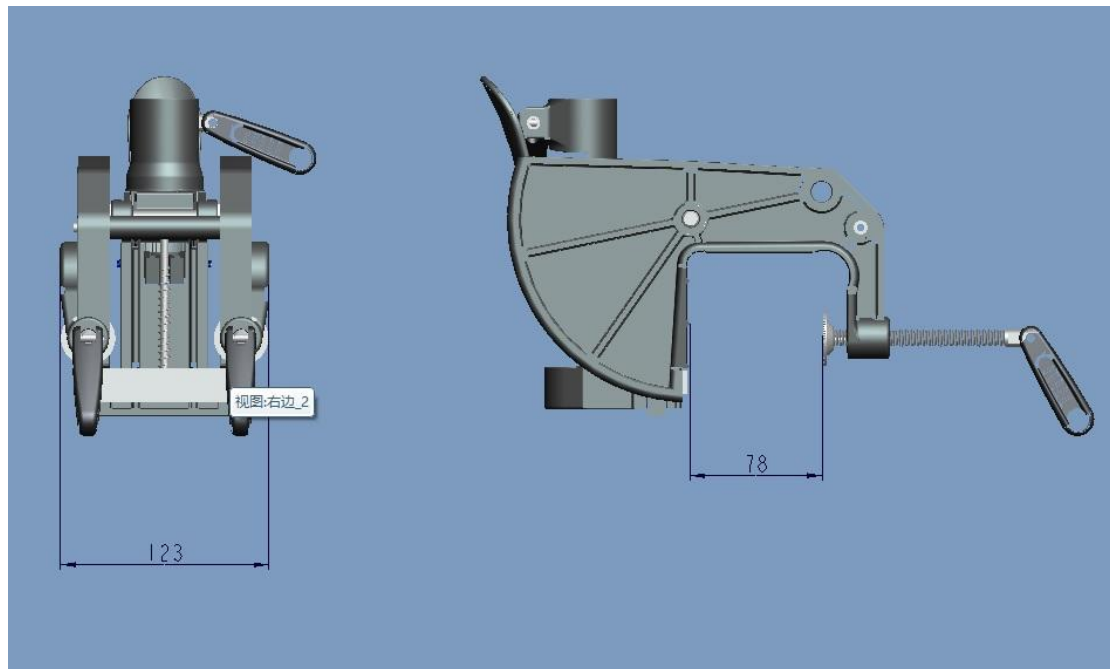

Navigator Dimension with 100cm long shaft

The Aluminum bracket dimension for model with long shaft

Motor length

The motor length will be different for each item (see below) but all other information remains the same.

1HP Navigator 1.0 motor length is 255mm

1.5HP Navigator 1.5 - 275mm

2.0HP Navigator 2.0 - 295mm

2.5HP Navigator 2.5- 315mm

2.5HP Navigator 3.0- 335mm